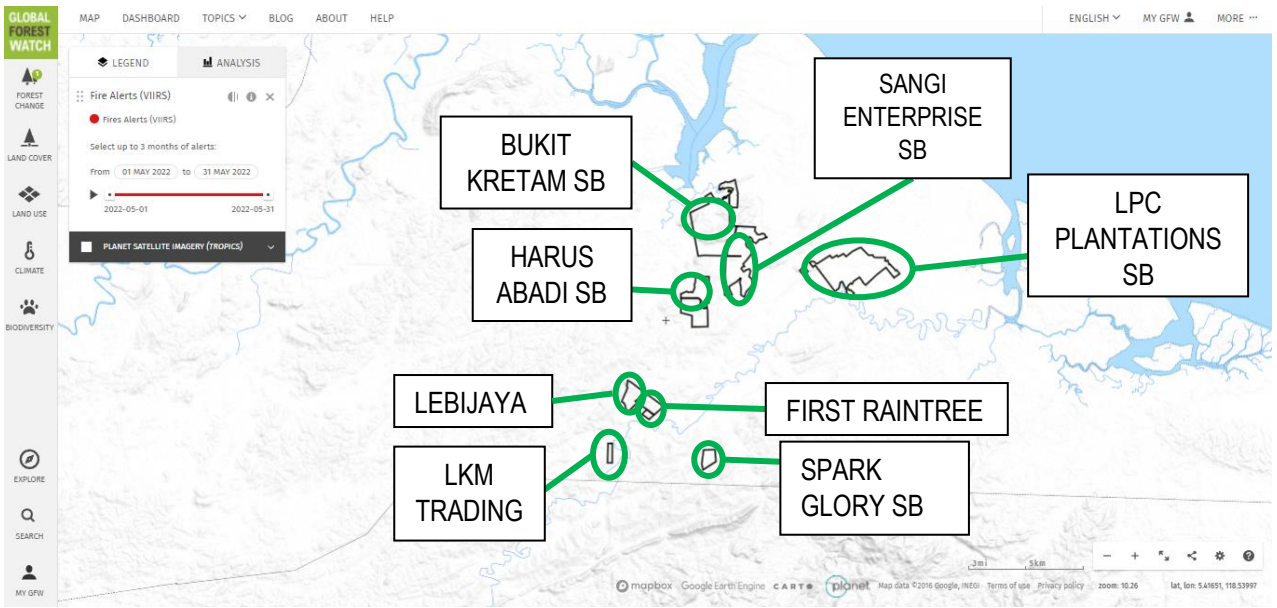

A) Number of Fire Hot Spot occurrence within Hap Seng Plantations Holdings Berhad (HSPHB) in May 2022 as reported by Global Forest Watch (GFW) Fires.

No	Estate	GFW Fires	Site Verification
1	Lokan Estate	0	
2	Batangan Estate	0	
3	Lutong Estate	0	
4	Kapis Estate	0	
5	Lungmanis Estate	0	

6	Tomanggong Estate	0	
7	Litang Estate	0	
8	Tagas Estate	0	
9	Tabin Estate	0	
10	Northbank Estate	0	
11	Bukit Mas Estate	0	

12	Sungai Segama Estate	0	
13	Kawa Estate	0	
14	Pelipikan Estate	0	

B) Global Forest Watch Fires Website: 01st May 2022 – 31st May 2022

1) No fire alert within Hap Seng Plantations Holding Berhad (HSPHB) areas in Global Forest Watch Fires website.

2) No fire alert within neighbouring independent outgrower/smallholder around HSPHB in Global Forest Watch Fires website.