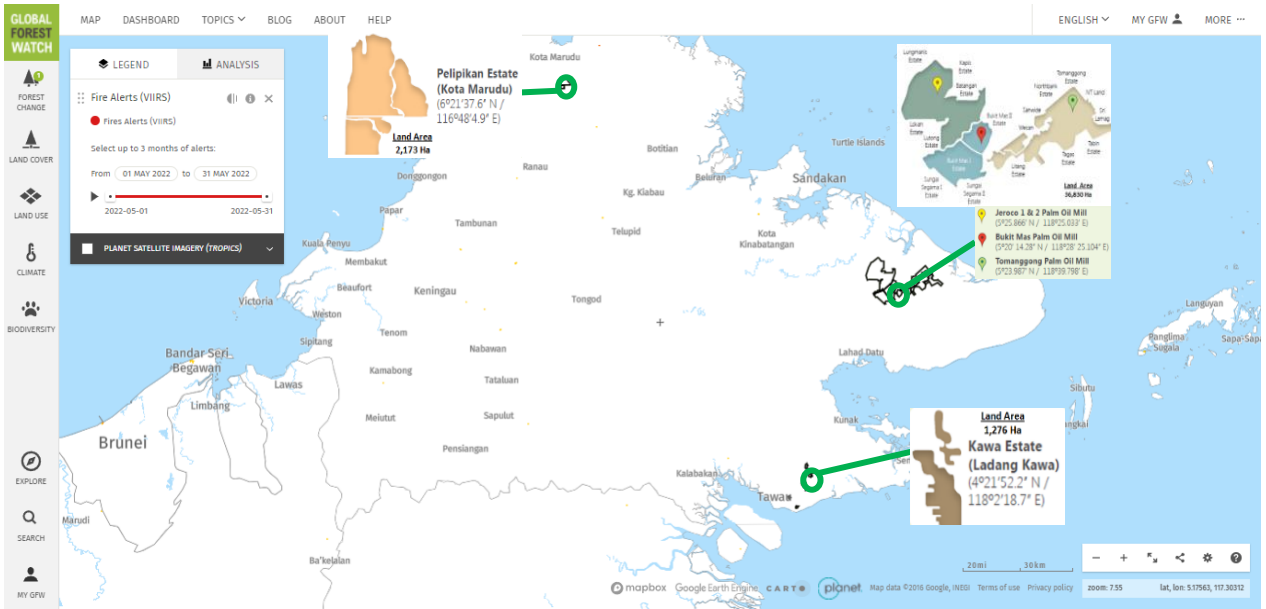

MONTHLY SUMMARY REPORT OF FIRE HOT SPOT / FIRE ALERTS WITHIN HAP SENG PLANTATIONS HOLDINGS BERHAD AND ITS NEIGHBOURING INDEPENDENT OUTGROWER/ SMALLHOLDER BASED ON THE INFORMATION PROVIDED BY GLOBAL FOREST WATCH FIRES (MAY 2022)

A) Number of Fire Hot Spot occurrence within Hap Seng Plantations Holdings Berhad (HSPHB) in May 2022 as reported by Global Forest Watch (GFW) Fires.

No	Estate	GFW Fires	Site Verification
1	Lokan Estate	0	
2	Batangan Estate	0	
3	Lutong Estate	0	
4	Kapis Estate	0	
5	Lungmanis Estate	0	

6	Tomanggong Estate	0	
7	Litang Estate	0	
8	Tagas Estate	0	
9	Tabin Estate	0	
10	Northbank Estate	0	
11	Bukit Mas Estate	0	

12	Sungai Segama Estate	0	
13	Kawa Estate	0	
14	Pelipikan Estate	0	

B) Global Forest Watch Fires Website: 01st May 2022 – 31st May 2022