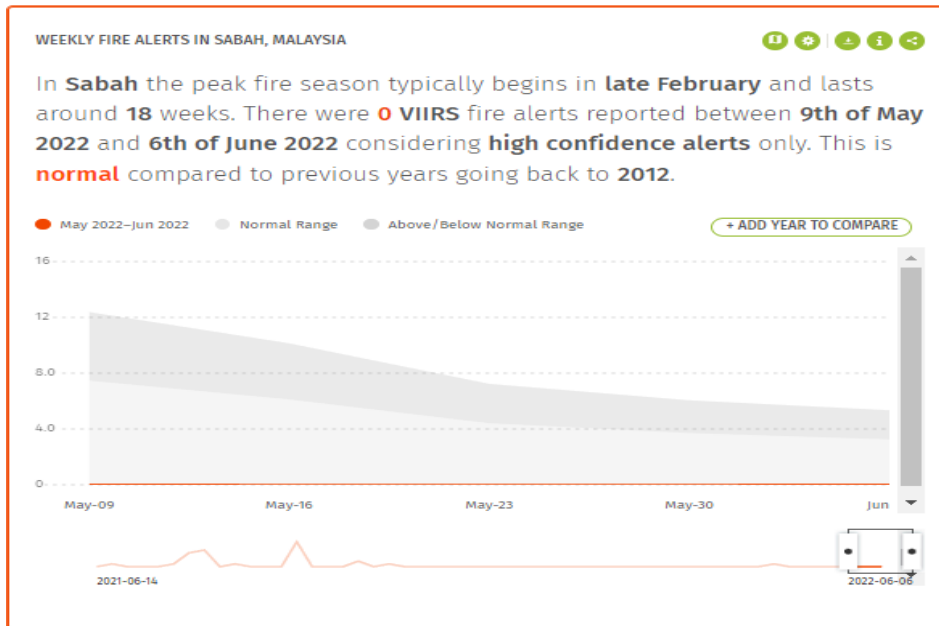

1) No fire alert within Hap Seng Plantations Holding Berhad (HSPHB) areas in Global Forest Watch Fires website.

2) No fire alert within neighbouring independent outgrower/smallholder around HSPHB in Global Forest Watch Fires website.