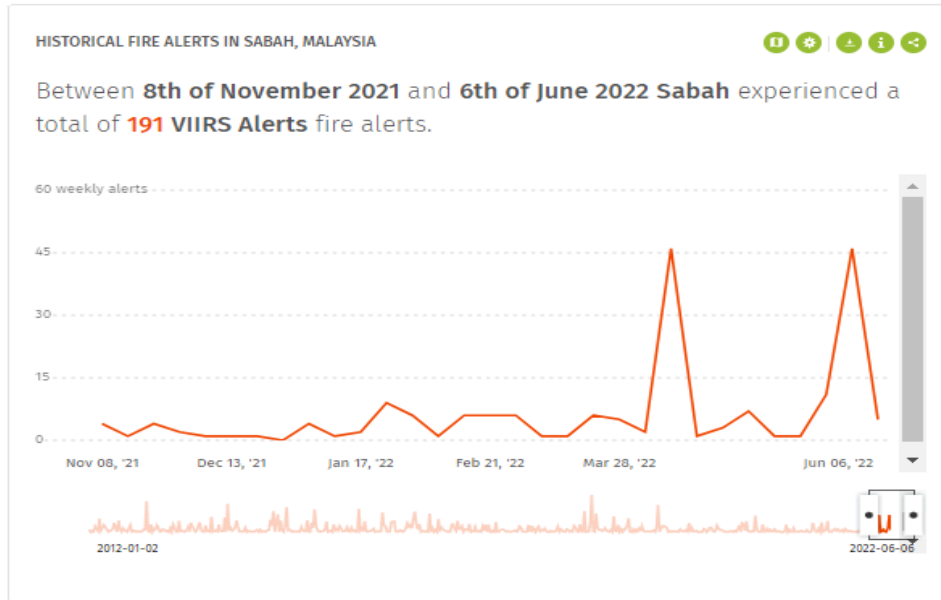

5) In the last 60 weeks, 191 VIIRS fire alerts reported in Global Forest Watch Fires (Historical Fire Hotspot Monitoring – 60 weekly alerts) website between 8th November 2021 and 6th June 2022. There are no fire alerts within HSPHB areas.

Reported by : Hap Seng Plantations Holdings Berhad
Date : 7th June 2022