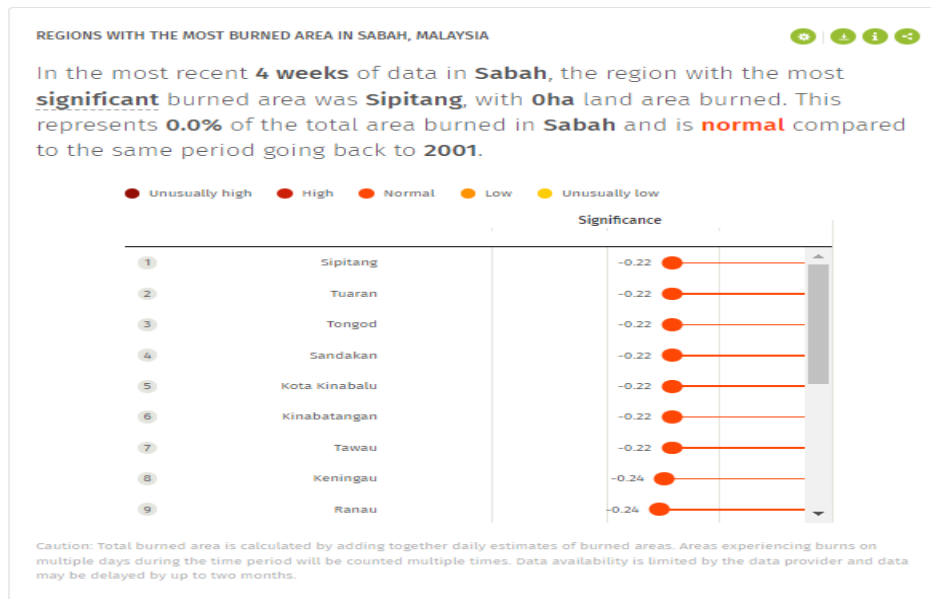

4) Fire alerts by District of Sabah in Global Forest Watch Fires website. There are no fire alerts within HSPHB areas.