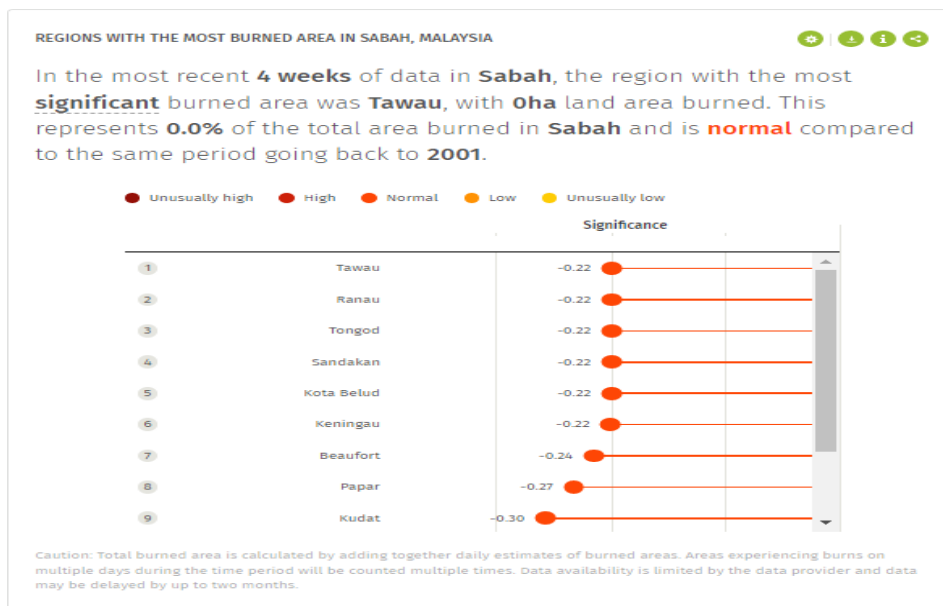

4) Fire alerts by District of Sabah in Global Forest Watch Fires website. There are no fire alerts within HSPHB areas.