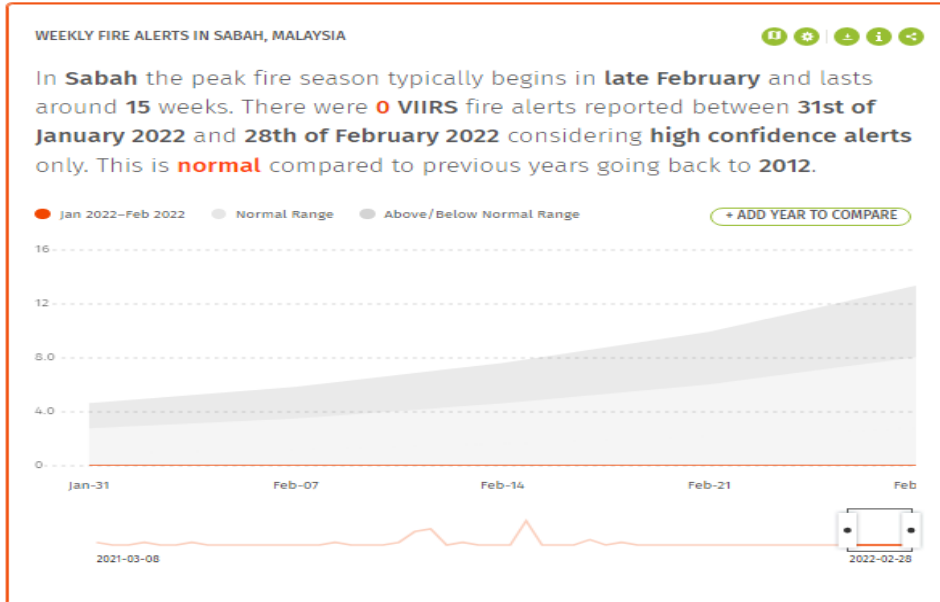

3) 0 VIIRS fire alerts reported in Global Forest Watch Fires (Weekly Fire Hotspot Monitoring) website between 31st January 2022 and 28th February 2022. There are no fire alerts within HSPHB areas.