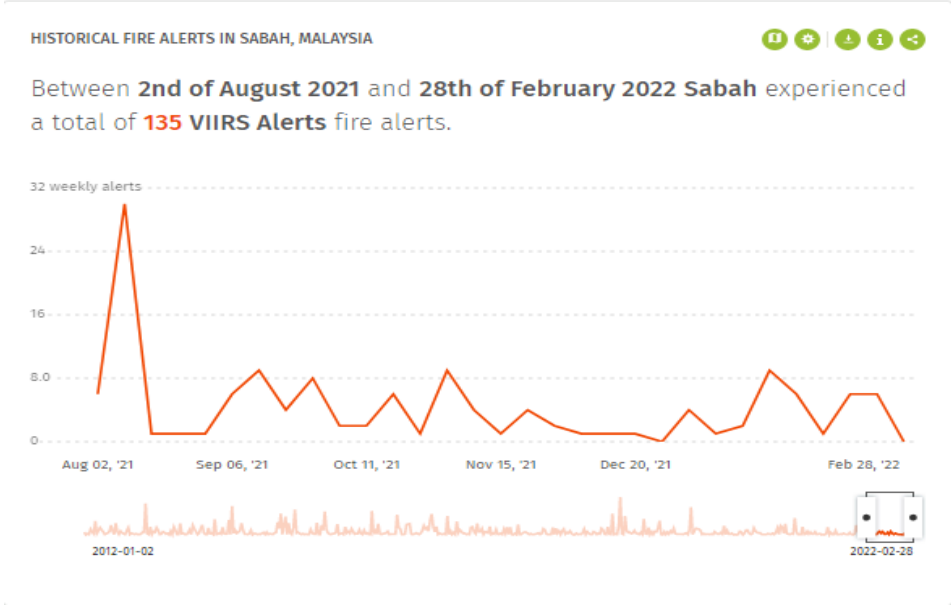

5) In the last 32 weeks, 135 VIIRS fire alerts reported in Global Forest Watch Fires (Historical Fire Hotspot Monitoring – 32 weekly alerts) website between 26nd August 2021 and 28th February 2022. There are no fire alerts within HSPHB areas.

Reported by : Hap Seng Plantations Holdings Berhad
Date : 1st March 2022