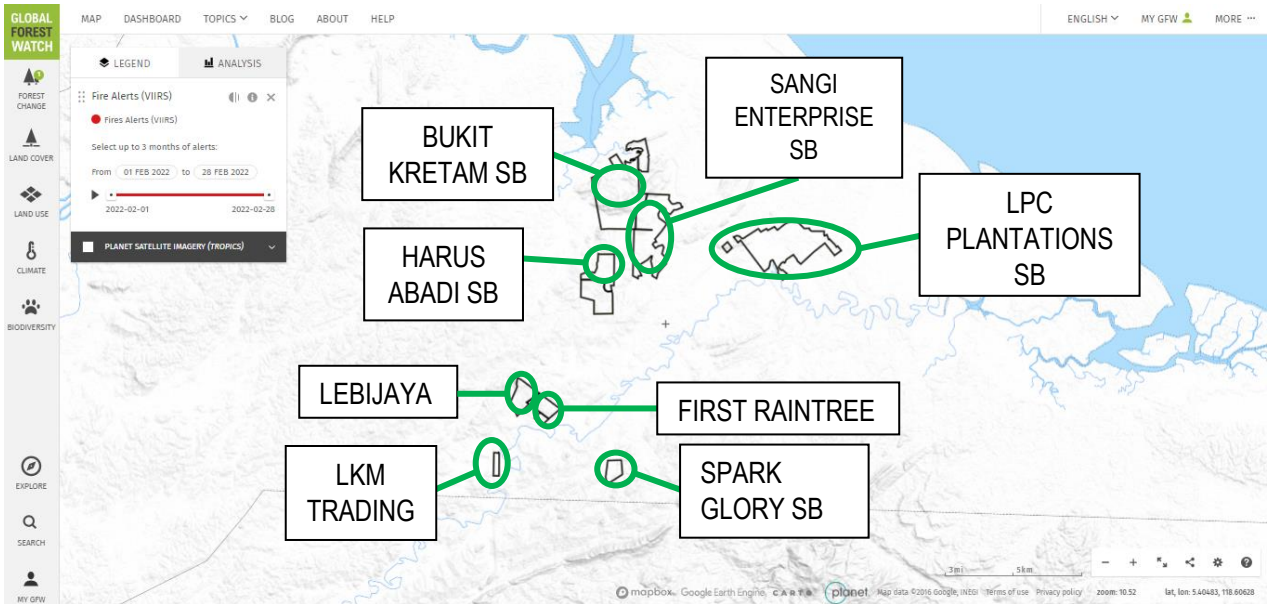

**A) Number of Fire Hot Spot occurrence within Hap Seng Plantations Holdings Berhad (HSPHB)  
in February 2022 as reported by Global Forest Watch (GFW) Fires.**

No	Estate	GFW Fires	Site Verification
1	Lokan Estate	0	
2	Batangan Estate	0	
3	Lutong Estate	0	
4	Kapis Estate	0	
5	Lungmanis Estate	0	

6	Tomanggong Estate	0	
7	Litang Estate	0	
8	Tagas Estate	0	
9	Tabin Estate	0	
10	Northbank Estate	0	
11	Bukit Mas Estate	0	

12	Sungai Segama Estate	0	 A photograph of a riparian zone. In the foreground, there is a dense carpet of green ferns. In the background, a row of tall palm trees stands. A white sign with red and black text is placed in the ferns. The sign reads: "ZON RIPARIAN", "DILARANG BERKUNCI RUMPUT", "DAN", "MENGURUS BUKA KIMA".
13	Kawa Estate	0	 A photograph of a lush tropical forest. The scene is filled with various green plants, including large-leafed trees and dense undergrowth. Sunlight filters through the canopy, creating a dappled light effect on the forest floor.
14	Pelipikan Estate	0	 A photograph of a tropical forest. The image shows a variety of trees, including some tall, thin trees and others with broader leaves. The forest appears dense and healthy, with sunlight filtering through the leaves.

**B) Global Forest Watch Fires Website: 01<sup>st</sup> February 2022 – 28<sup>th</sup> February 2022**

**1) No fire alert within Hap Seng Plantations Holding Berhad (HSPHB) areas in Global Forest Watch Fires website.**