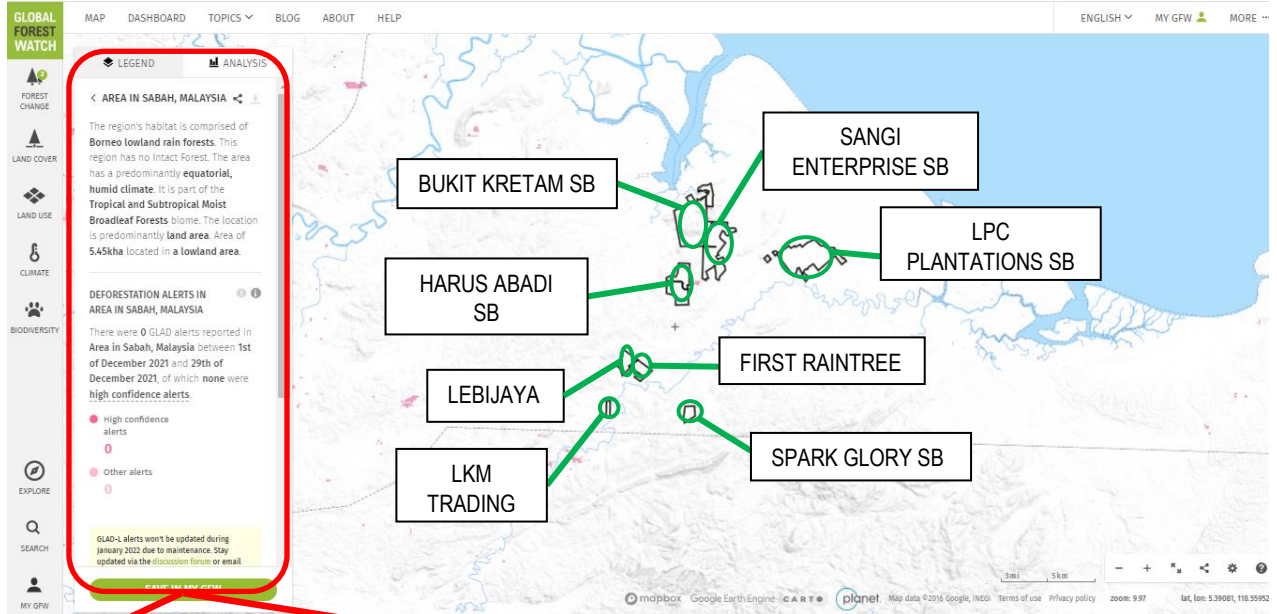

C) Global Forest Watch Website Map for Neighbouring Independent Outgrower/Smallholder around HSPHB: 01st January 2022 – 31st January 2022

Remark: Data of report is not updated due to Global Forest Watch website is having technical matter (i.e. data for No Deforestation Alert (GLAD Alert/RADD Alert) currently is not available for analysis as at 13th April 2022)

1) Data is not available for Deforestation Alert (GLAD Alert/RADD Alert) within neighbouring independent outgrower/smallholder around HSPHB.