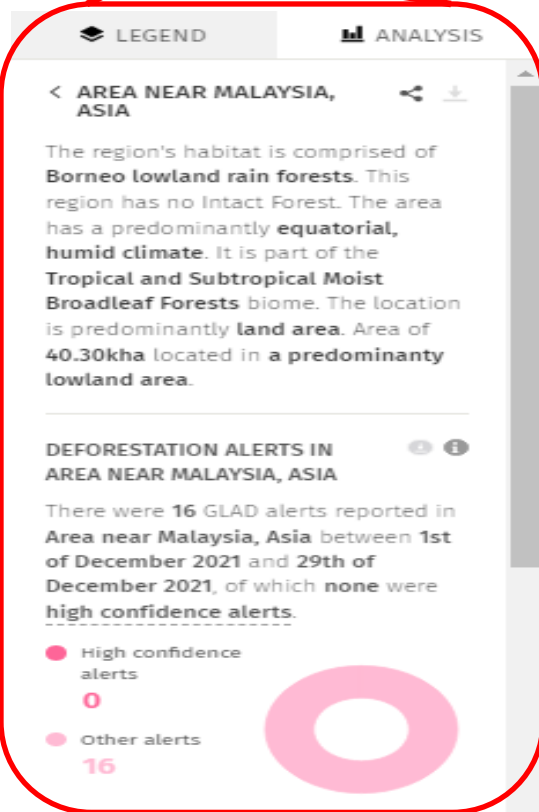

B) Global Forest Watch Website Map for HSPHB: 01st January 2022 – 31st January 2022

Remark: Data of report is not updated due to Global Forest Watch website is having technical matter (i.e. data for No Deforestation Alert (GLAD Alert/RADD Alert) currently is not available for analysis as at 13th April 2022)

1) Data is not available for Deforestation Alert (GLAD Alert/RADD Alert) within HSPHB areas.