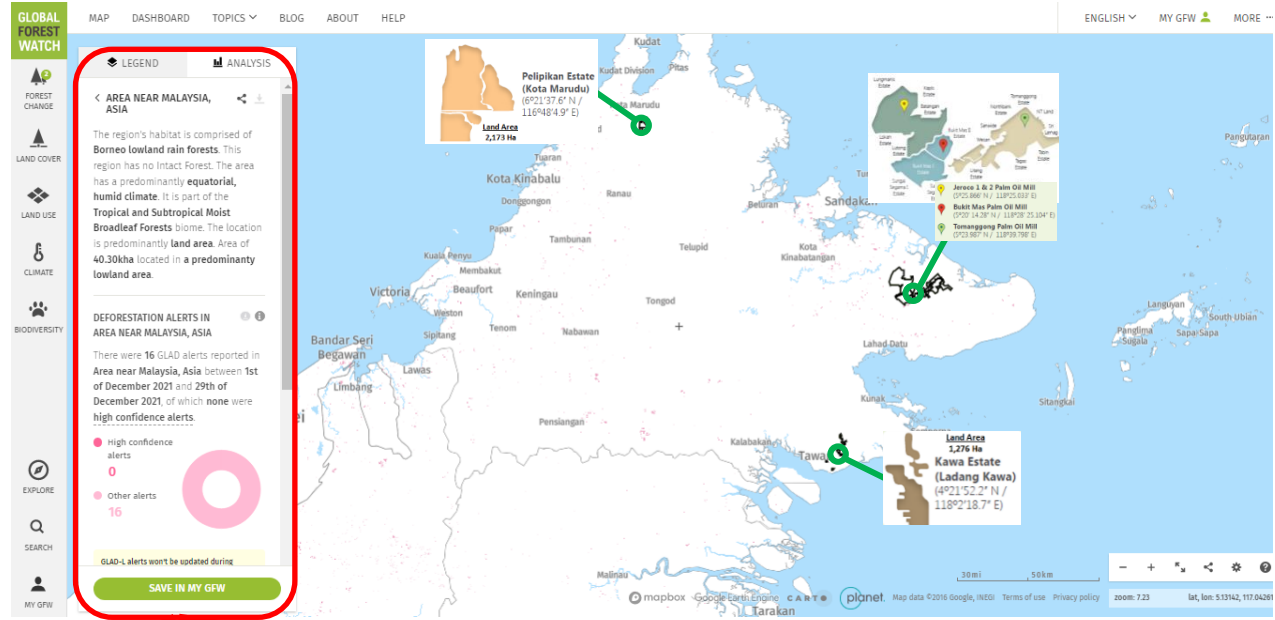

B) Global Forest Watch Website Map for HSPHB: 01st January 2022 – 31st January 2022

Remark: Data of report is not updated due to Global Forest Watch website is having technical matter (i.e. data for No Deforestation Alert (GLAD Alert/RADD Alert) currently is not available for analysis as at 13th April 2022)

1) Data is not available for Deforestation Alert (GLAD Alert/RADD Alert) within HSPHB areas.