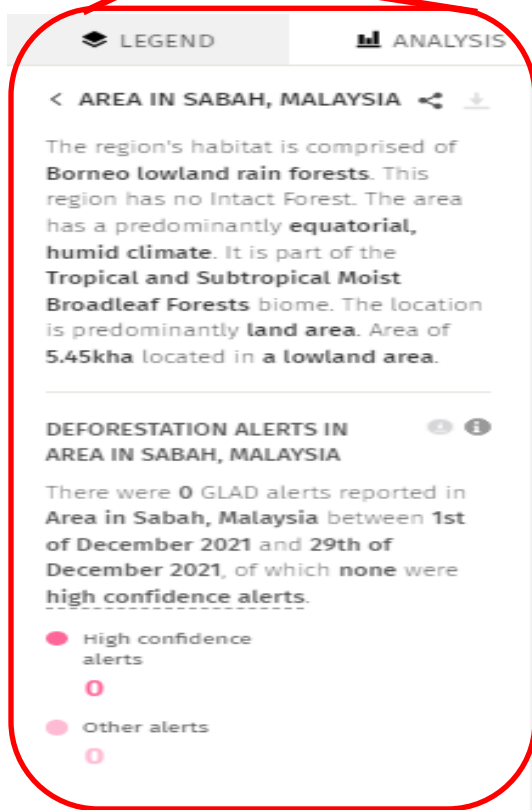

C) Global Forest Watch Website Map for Neighbouring Independent Outgrower/Smallholder around HSPHB: 01st January 2022 – 31st January 2022

Remark: Data of report is not updated due to Global Forest Watch website is having technical matter (i.e. data for No Deforestation Alert (GLAD Alert/RADD Alert) currently is not available for analysis as at 13th April 2022)

1) Data is not available for Deforestation Alert (GLAD Alert/RADD Alert) within neighbouring independent outgrower/smallholder around HSPHB.